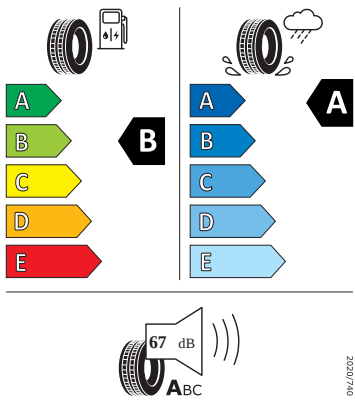

2020/740

- Bridgestone 235/45 R18

Bridgestone

24625

235/45 R18 94 W

C1