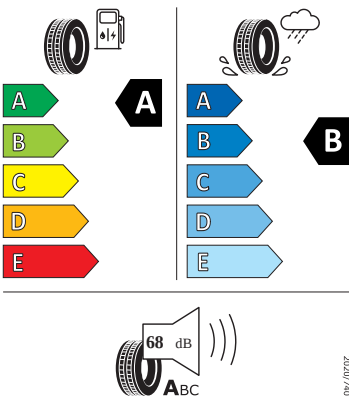

2020/740

- Goodyear 205/55 R16

GOODYEAR

577215

205/55R16 91 V

C1

2020/740